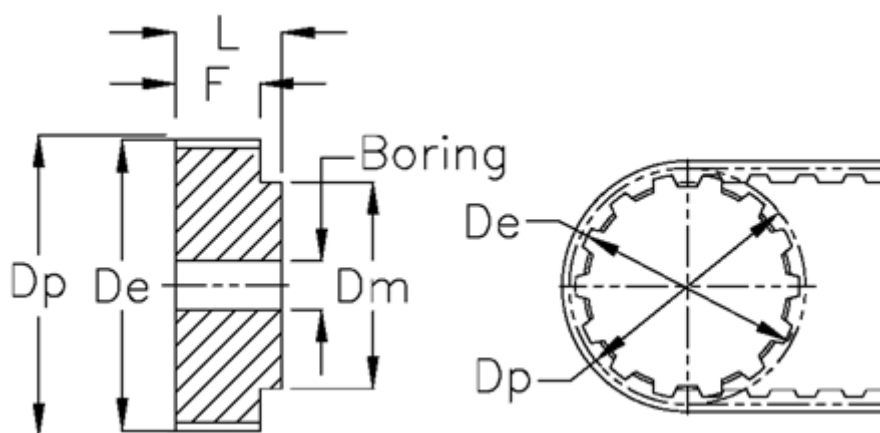

Data Sheet

Article number: 604140072009

Description: Timing belt pulley with hub
HTD 72 3M 9

Measures

Bore	= 8	Weight = 0.145
D_e	= 67.99	Width = 09
D_m	= 33	
D_p	= 68.75	
F	= 13.4	
L	= 22.2	
Tooth number	= 72	
Type	= 3M	